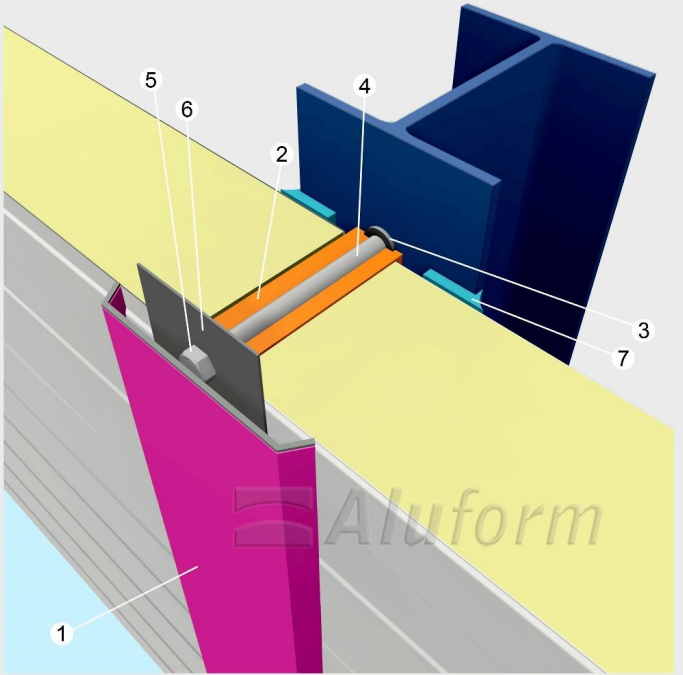

EUR D 08

Fuga Profil Detayı / Fuga Profile Detail

- 1-Fuga Profili / Fuga Profile
- 2- Poliüretan Dolgu (Enjeksiyon) / Polyurethane Filling (Injection)
- 3- Kaynak Uygulama / Welding Application
- 4- Ayar ve Sıkıştırma Butonu / Adjustment and Tightening Button
- 5- Ayar Somunu / Adjustment Nut
- 6- Kapama Plakası / Closing Plate
- 7- Mastik İzolasyon / Mastic Insulation