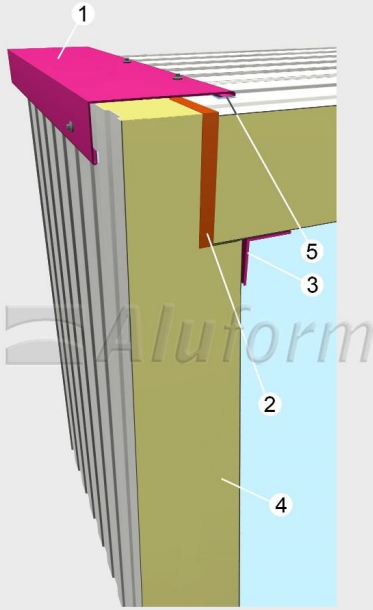

ALU R 06

Parapet ve Harpuřta Detayı / Corner Flashing Detail

- 1- Harpuřta Aksesuarı / Corner Flashing
- 2- Aluform Gizli Vidalı Cephe Paneli Yatay Uygulaması / Horizontal Mounted Aluform Secret Fix Wall Panel
- 3- Aluform Tek Kat Trapez / Aluform Single Skin Wall Panel
- 4- Etek Aksesuarı / Flashing Support
- 5- Aluform atı Paneli / Aluform Roof Panel

ALU R 07

Parapet ve Oluk Detayı / Corner Flashing Detail

1- Harpuřta Aksesuarı / Corner Flashing

2- Silikon / Silicone

3- Aluform Gizli Vidalı Cephe Paneli Yatay Uygulaması / Horizontal Mounted Aluform Secret Fix Wall Panel

4- Aluform Tek Kat Trapez Paneli / Aluform Single Skin Wall Panel

5- Etek Aksesuarı / Flashing Support

6- Aluform alı Paneli / Aluform Roof Panel

7- Semer / Packsaddles

EUR D 01

Tavan Köşe Birleşim Detayı / Ceiling Corner Detail