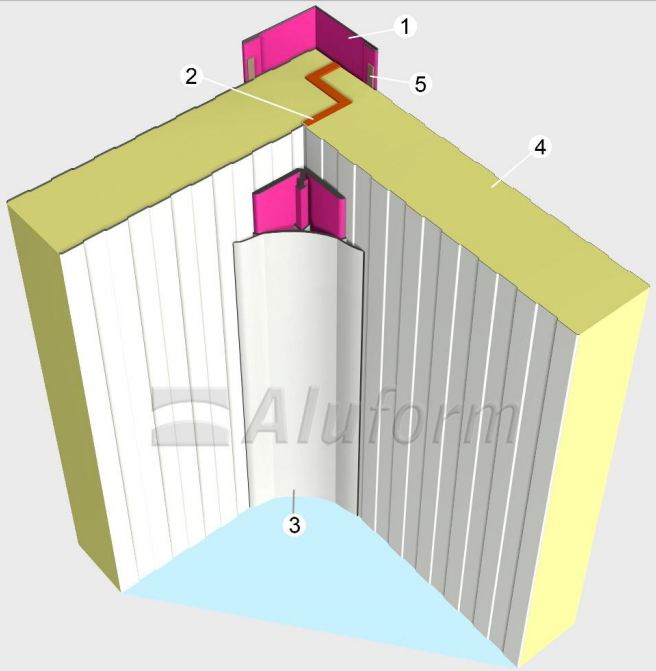

EUR D 04

İç – Dış Köşe Birleşim Detayı / Inner - Outer Corner Detail

- 1-Özel Büküm Dış Köşe Aksesuarı / Custom Curved Outer Corner Accessory
- 2- Poliüretan Dolgu (Enjeksiyon) / Polyurethane Filling (Injection)
- 3- Hijyenik İç Köşe Profili / Inner Radius Corner Accessory
- 4- Aluform Eurocold Soğuk Depo Paneli / Aluform Eurocold Cold Storage Panel
- 5- Silikon / Silicone